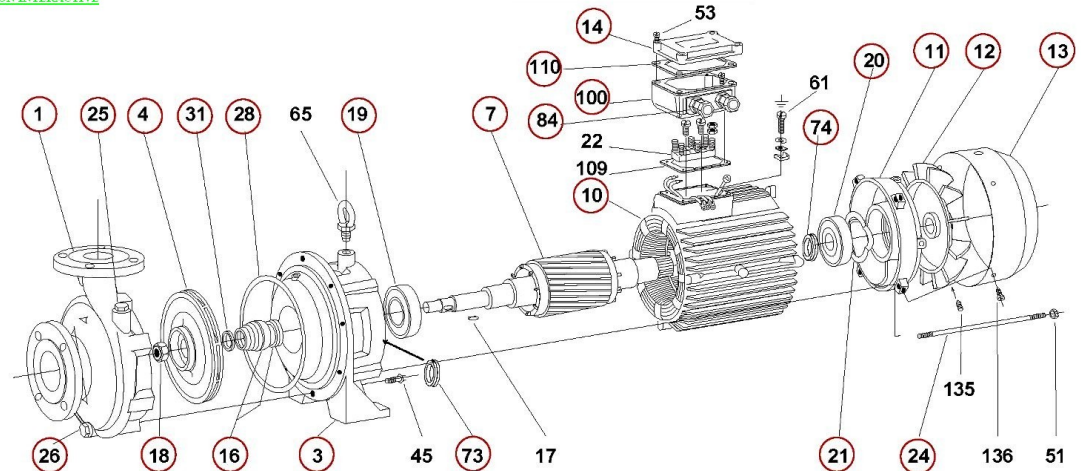

Pump Model - version

K 50/400 T - N.3.- -

Attention: check the correspondence with the serial number of the pump.

Company Name
Reference
Phone
Fax
E-mail

Receiver

From

K 50/400 T - N.3.- - @ 102130040_a

K 50/400 T @ 102130040

Item	Q.ty	Item no.	Description	Unit pr.
1	1	148120180	PUMP BODY	On req.
3	1	161450090	MOTOR/PUMP SUPPORT	On req.
4	1	160750040	IMPELLER D.209 CAST IRON	On req.
7	1	145002010	SHAFT WITH ROTOR AND FAN	On req.
10	1	130642220	&MOTOR MEC132 H120 400/50-60 EJE	On req.
11	1	164050000	&MEC132 MOTOR COVER	On req.
12	1	160730040	&FAN MEC132 W/KEY	On req.
13	1	164200040	MEC132 FUN COVER ZNT	On req.
14	1	164030050	MEC132 TER.-BOX COVER IP65	On req.
16	1	148621320	COMPLETE MECH.SEAL D.28 UNITEN3	On req.
18	1	002520669	NUT ES LOCK..M18 ZNT 8 UNI7474	On req.
19	1	002310012	&6309-2Z/C3 D.45X100X25 BEARING (60148457)	On req.
20	1	002310010	BEARING 6308-2Z/C3WT D.40X90X23	On req.
21	1	002570005	LMKAS D.90A THRUST WASHER	On req.
24	4	167100040	&MEC132 D.8X 255 MOTOR TIE ROD	On req.
25	1	168420010	PRIMING PLUG 1/4" BRASS	On req.
26	1	168420010	PRIMING PLUG 1/4" BRASS	On req.
28	1	002225386	OR-4825 209,14X 3,53 EPDM	On req.
31	1	162520160	SHAFT SEAL SPACER D.34H3	On req.
73	1	002210568	V-RING	On req.
74	1	002210566	V-RING	On req.
84	1	002740186	CABLE GLAND PG21 CM18 LEGRAND 98015	On req.
100	1	164030070	MEC132 TERM-BOX KIT . IP65	On req.
110	1	168060040	GASK. X TERM-BOX COVER .MEC132-SIZE.IP65	On req.

NON INTERACTIVE

Project	Project ID	Created by	Created on 2013-04-02	Last update